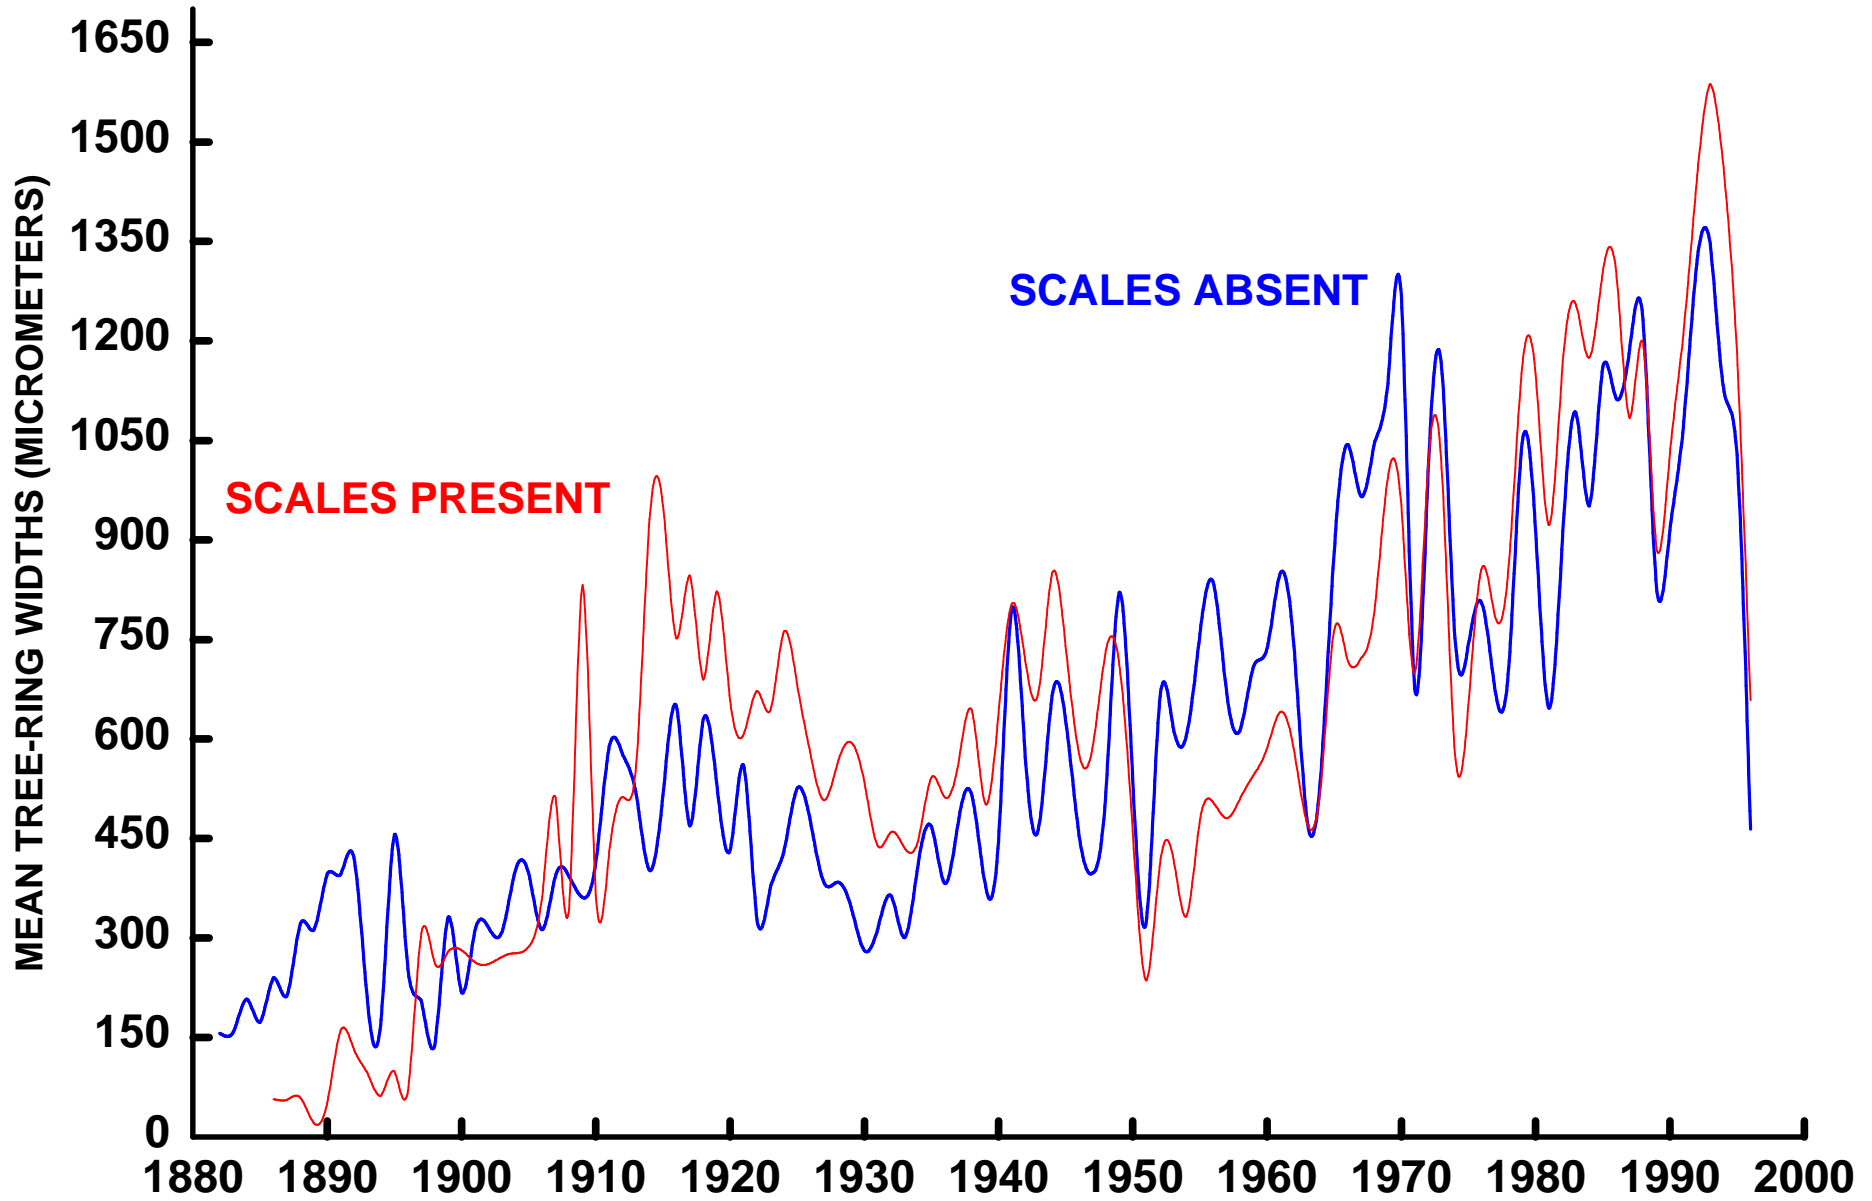

TREE-RING GROWTH RESPONSE TO CHRONIC SCALE

NO SCALE N =	1	3	3	3	11	17	20	22	22	22	22
SCALE N =	1	3	3	5	10	17	20	21	22	22	22